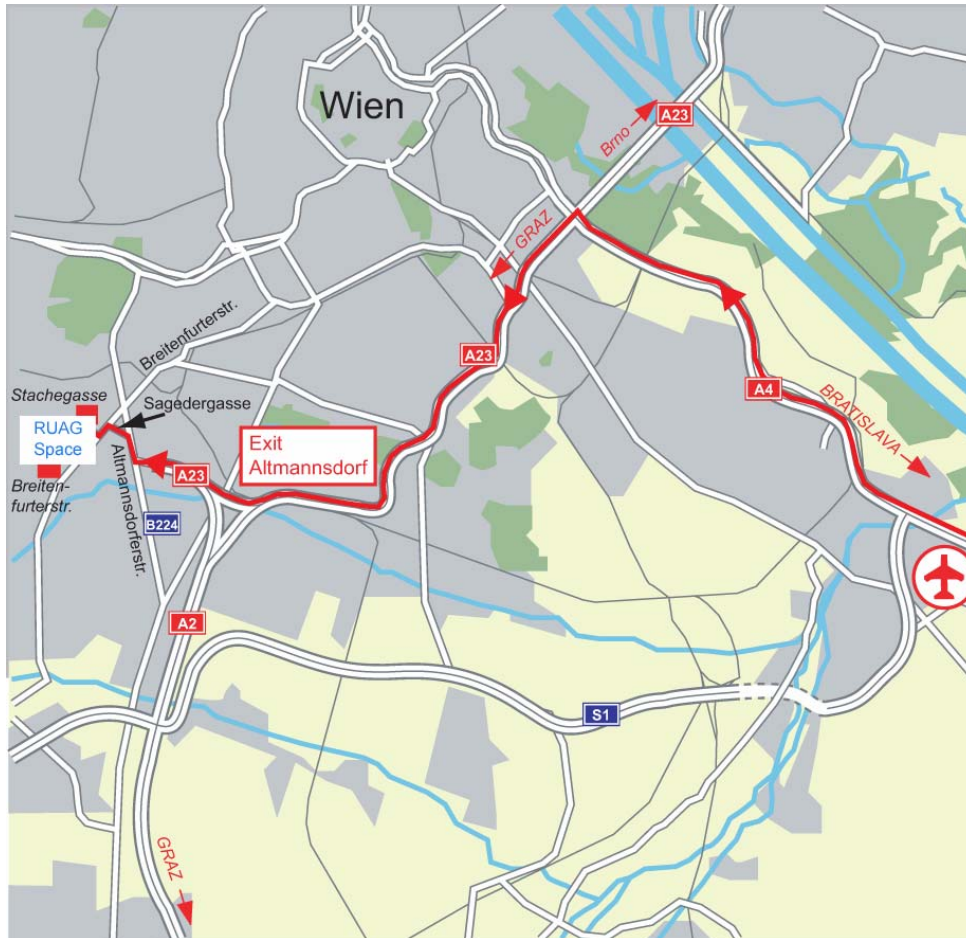

## How to find us

Vienna Airport – Facilities Stachegasse 16 / Breitenfurter Straße 106-108

Route	Distance(km)
Wien-Schwechat Airport / direction VIENNA/WIEN	-
A4 Flughafen Wien	1,5
A4 -> A23 Wien-Prater / direction GRAZ (A2)	15
A23 -> B224 Wien-Altmannsdorfer Strasse / directon ALTMANNSDORF	23
B224 -> Wien-Breitenfurter Strasse / direction LIESING	24
Wien-Breitenfurter Strasse -> Stachegasse	24,5