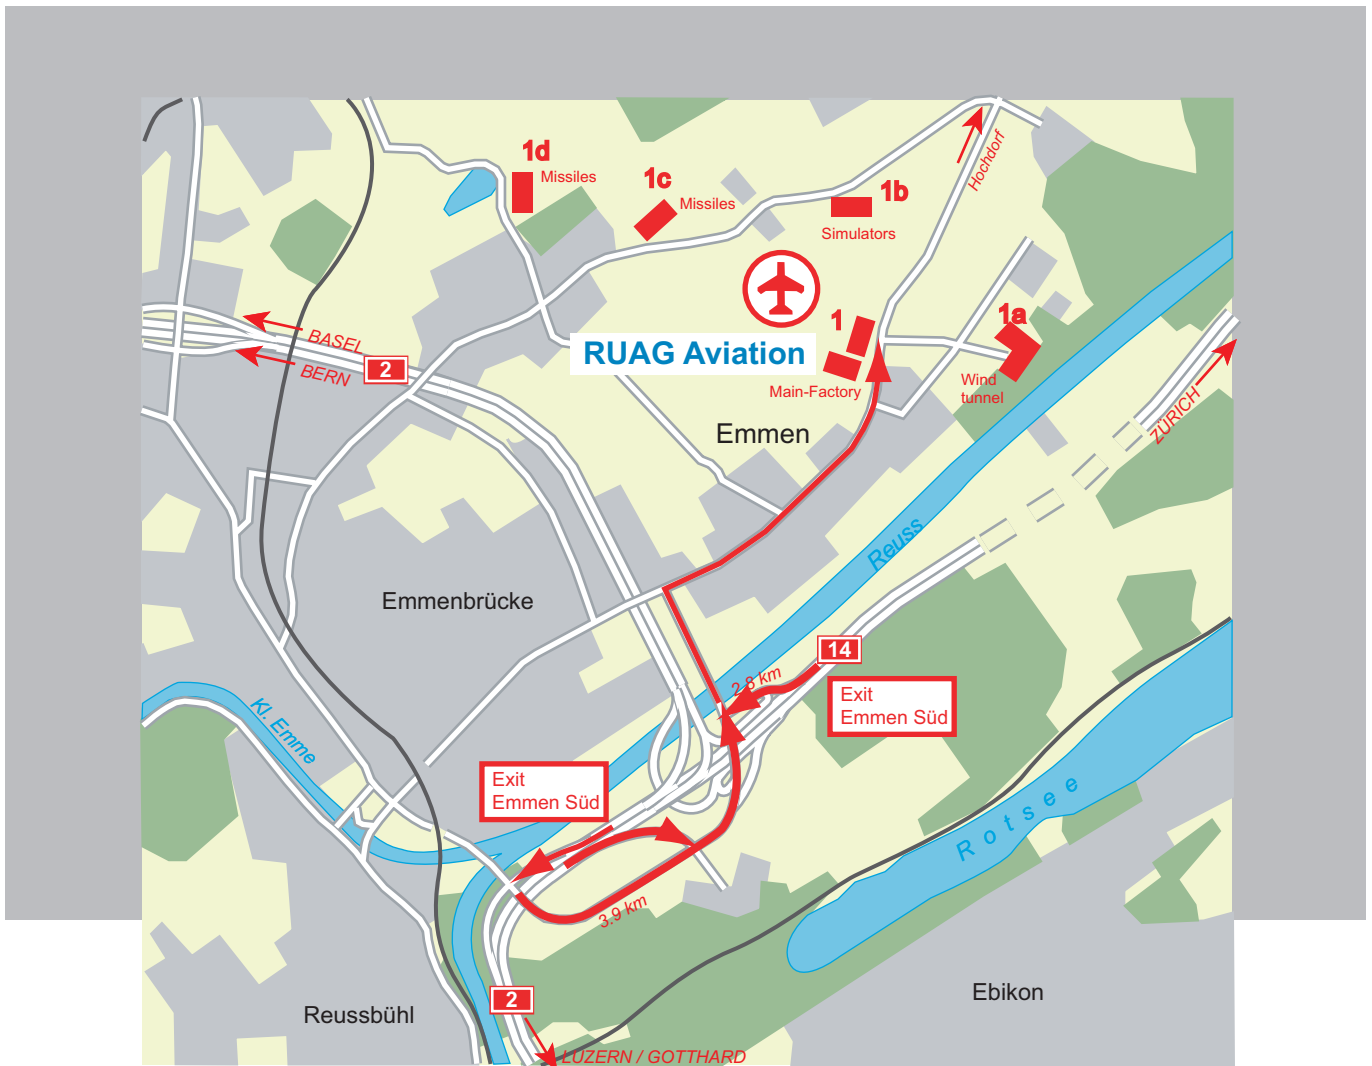

So finden Sie
Comment atteindre
Finding your way to

RUAG Aviation, Emmen

RUAG Aviation
Seetalstrasse 175
P.O. Box 301
6032 Emmen • Switzerland

Tel: +41 41 268 41 11
Fax: +41 41 260 25 88

info.aviation@ruag.com
www.ruag.com